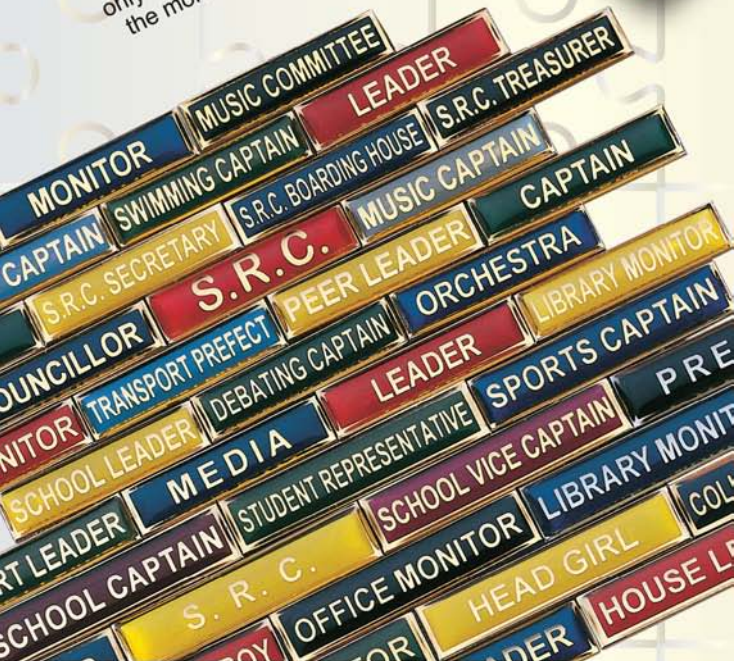

Any logos or registered trademarks illustrated are to demonstrate type of product available. Items bearing such trademarks or logos will only be supplied to the lawful owners or licencees. Use of these trademarks does not imply that PRECISION BADGES have the approval or endorsement of the owners of these logos or trademarks.